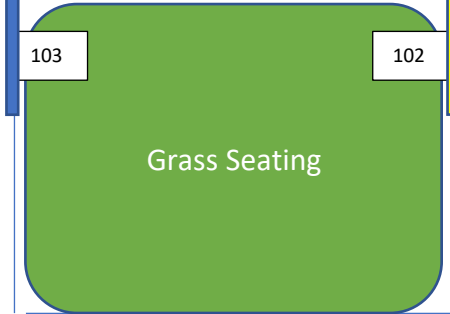

Kindergarten Yard- Seating Map

Auditorium-
Theater

Room 100-
Music

Car Only
Drop
Off Gate

Preschool

Circle of Chairs
and
Desk Seating

Walking Drop
off Gate

Pickup Gate (gate
monitor will radio
for students)

Pickup Gate (gate
monitor will radio
for students)

Santa Monica Blvd.

Chelsea