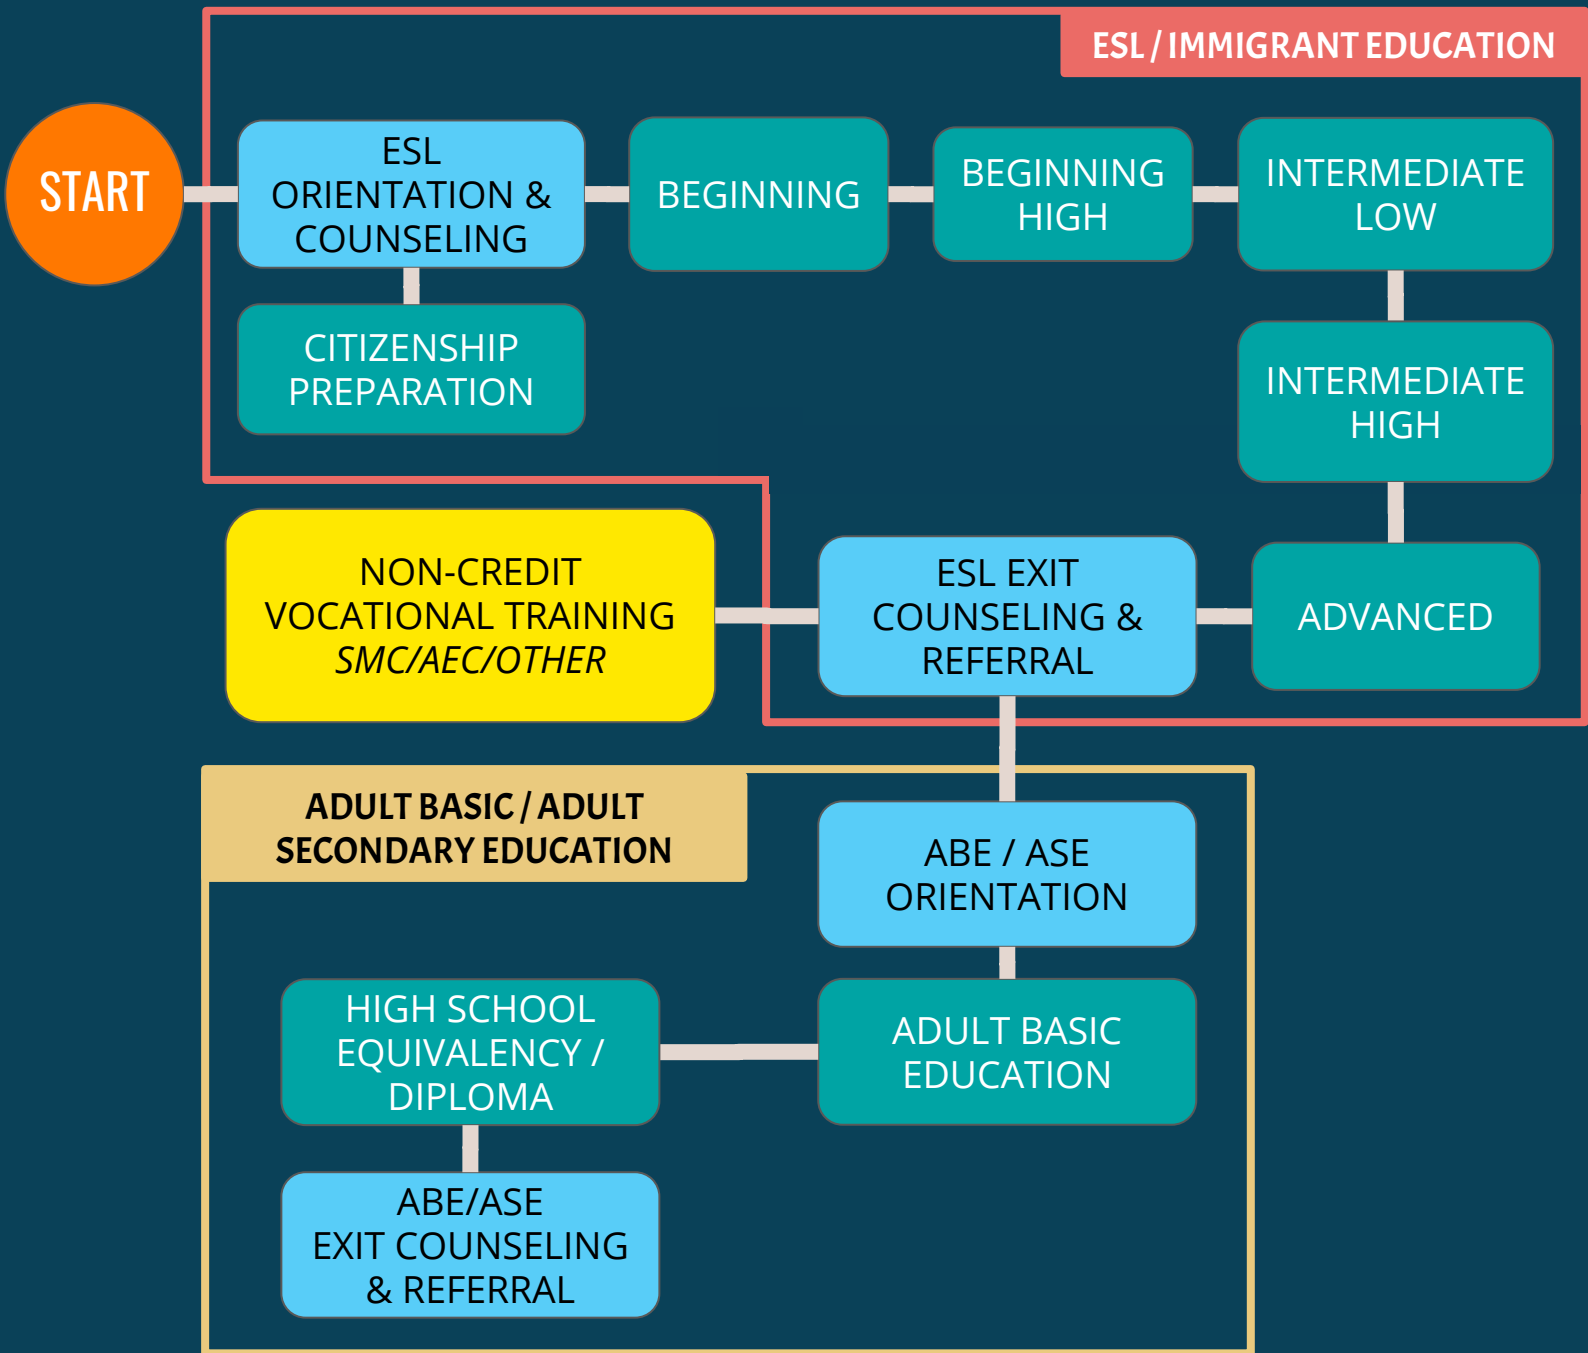

Adult Education Pathways

SANTA MONICA-MALIBU UNIFIED SCHOOL DISTRICT
ADULT EDUCATION CENTER

OPTIONS AFTER ACHIEVING AN EQUIVALENCY CERTIFICATE OR DIPLOMA

COMMUNITY COLLEGE
CREDIT COURSES
(DEGREE ROUTE)

CAREER TECHNICAL
EDUCATION
(CERTIFICATED /
LICENSED)

WORKFORCE
READINESS
NEW EMPLOYMENT
OPPORTUNITIES